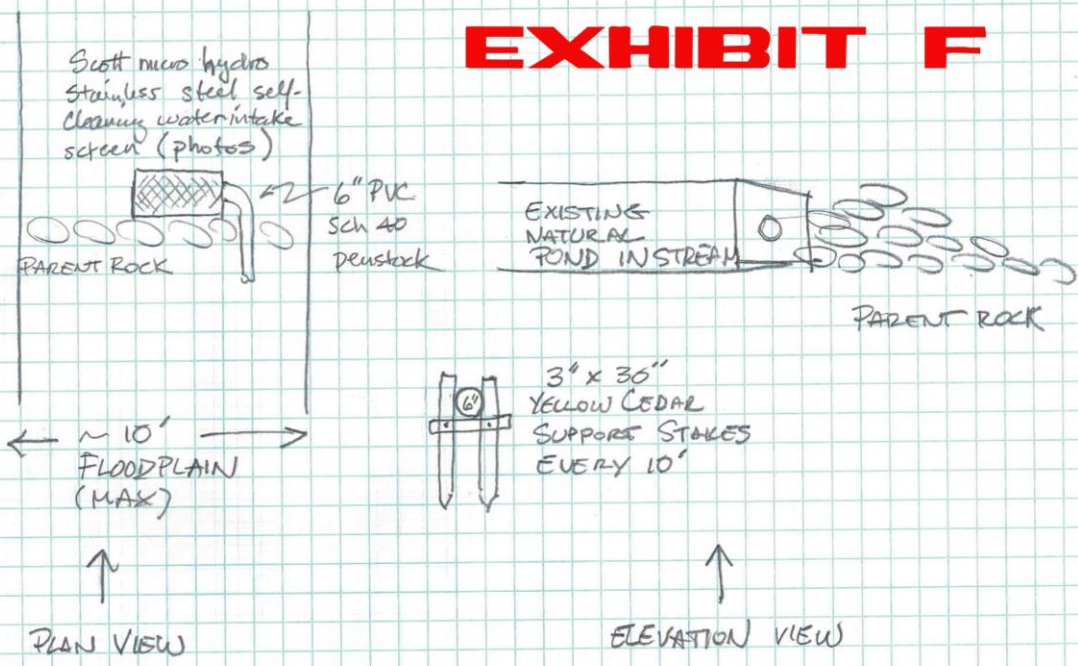

(New) Stainless steel self cleaning water intake screen \$485

EXHIBIT F

- ALL MATERIALS REMOVABLE -
- ALL MATERIALS NATURAL -

→ ← 1'

CONTAINMENT POND - KUPREANOF MICRO-HYDRO PROJECT 14862